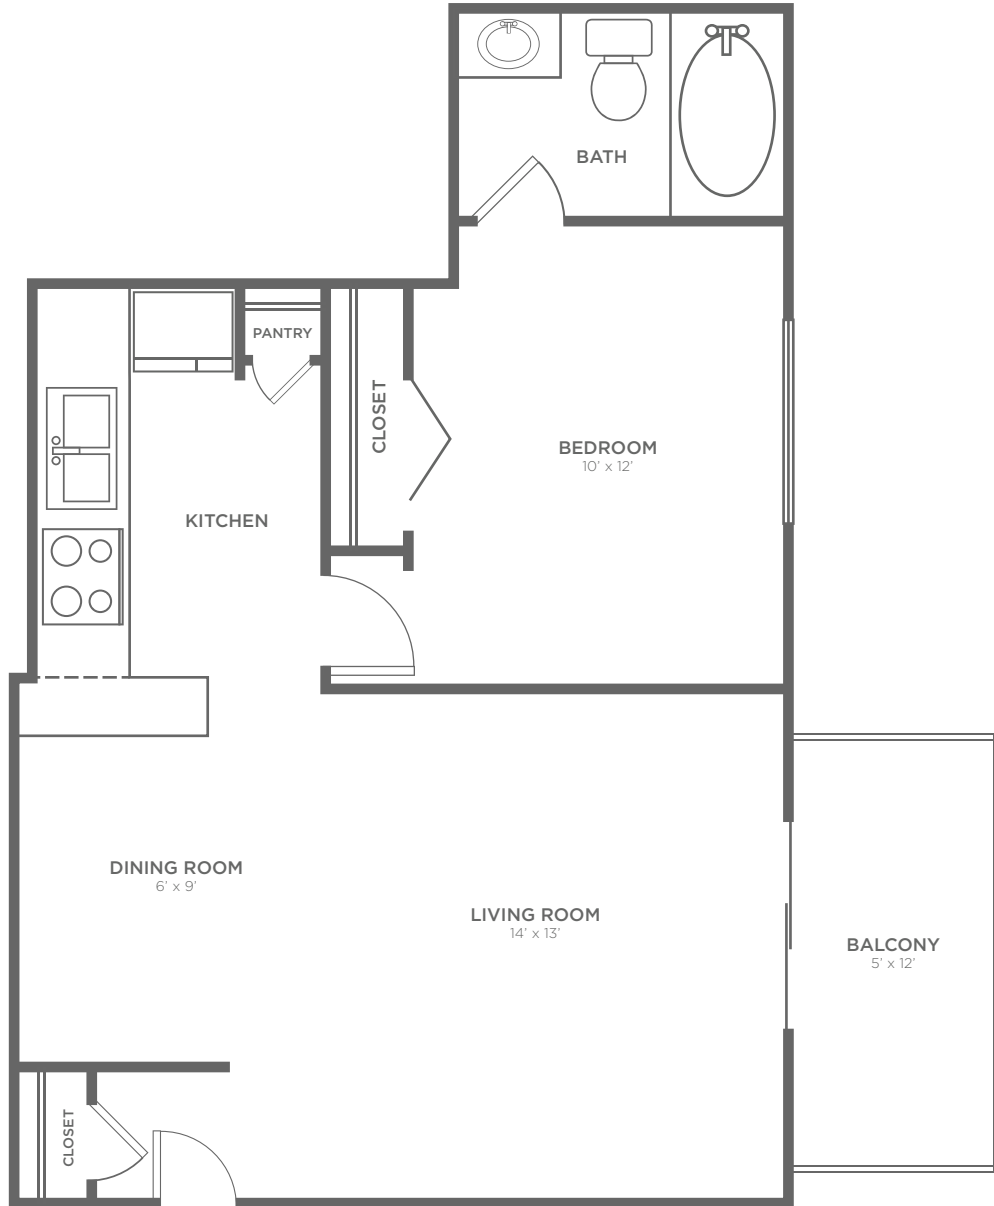

ONE BEDROOM

1 BED / 1 BATH

650

SQ. FT.

MONROE TERRACE
— Apartments —

300 Courtland Dr Apt K5 | Monroe, OH 45050

513-539-2334 | www.monroeterrace.com

All dimensions and square footages are approximate