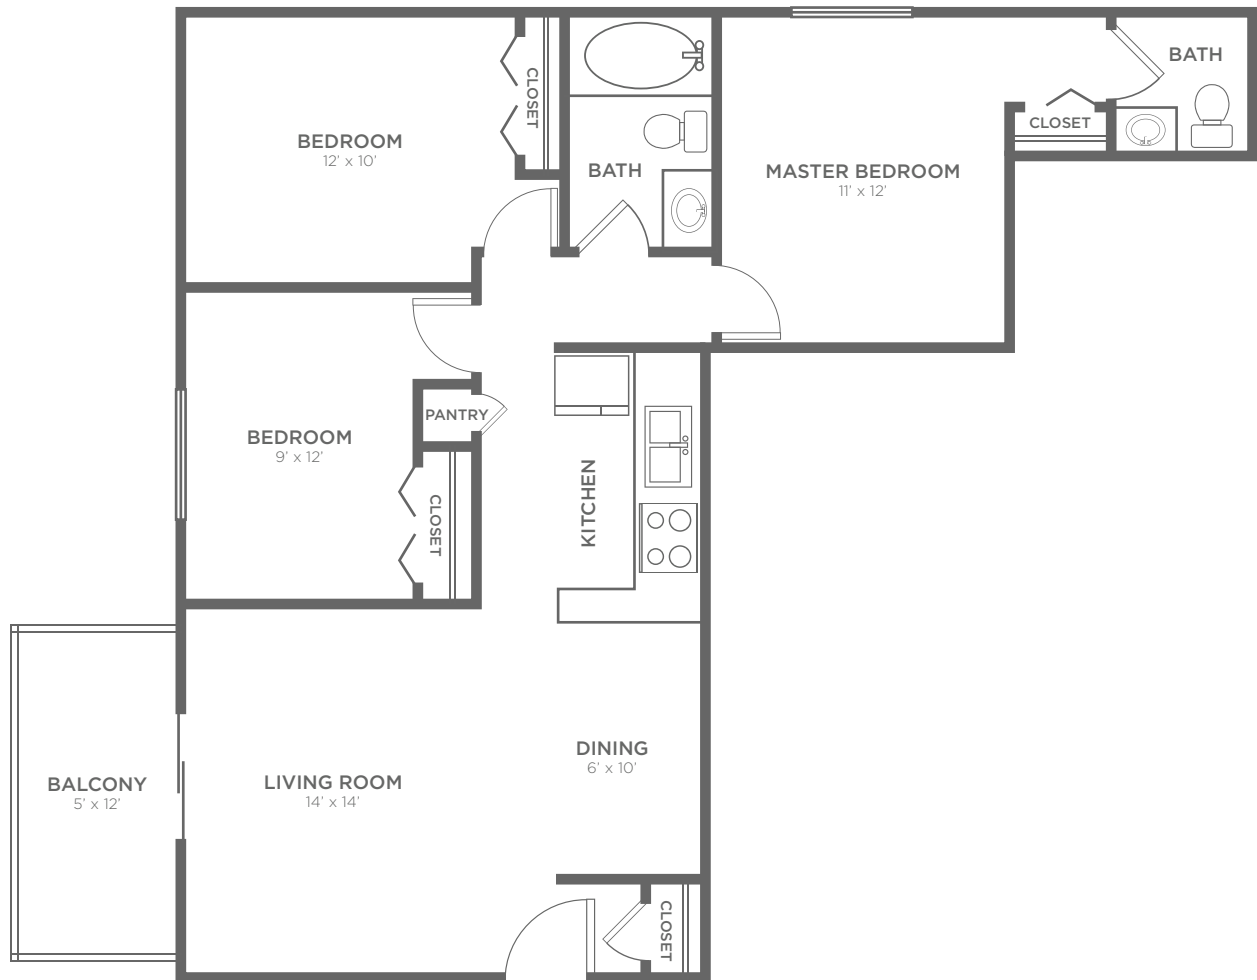

# THREE BEDROOM

3 BED / 1.5 BATH

900

SQ. FT.

**MONROE TERRACE**

— Apartments —

300 Courtland Dr Apt K5 | Monroe, OH 45050

513-539-2334 | [www.monroeterrace.com](http://www.monroeterrace.com)

*All dimensions and square footages are approximate*