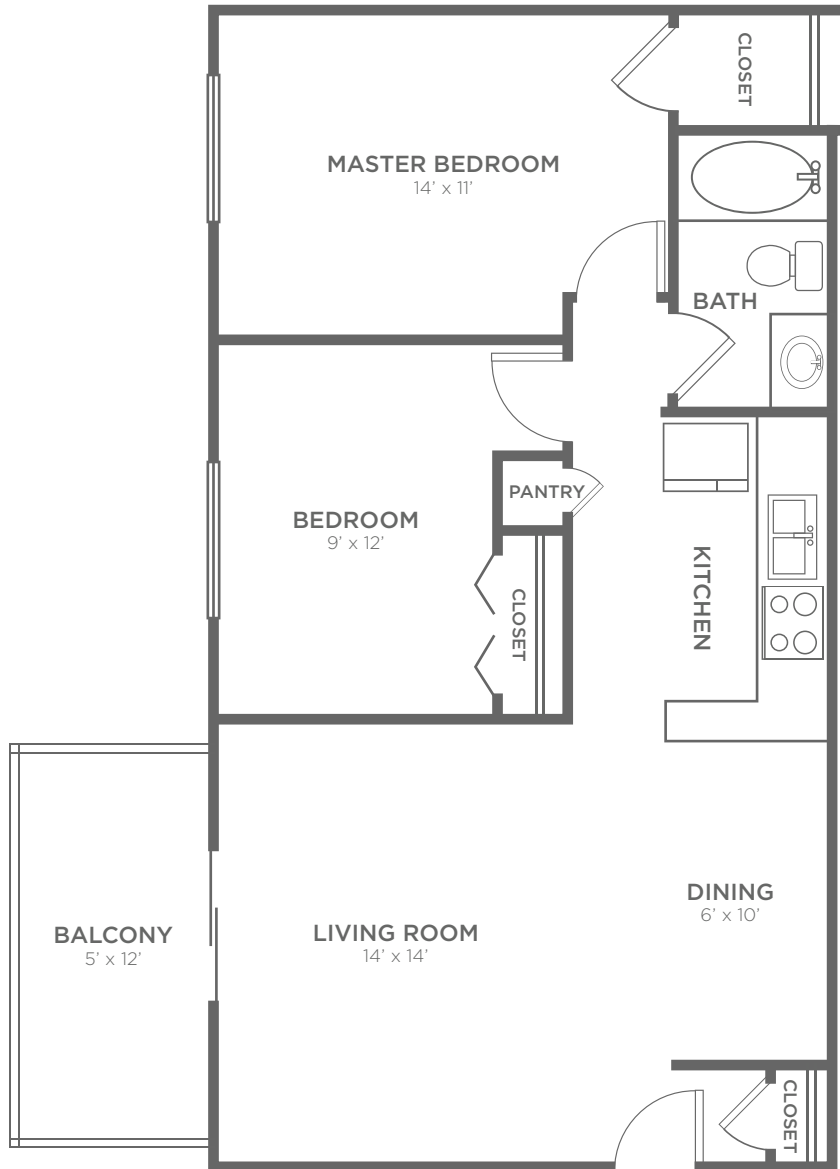

# TWO BEDROOM

2 BED / 1 BATH

# 800

SQ. FT.

**MONROE TERRACE**

— Apartments —

300 Courtland Dr Apt K5 | Monroe, OH 45050

513-539-2334 | [www.monroeterrace.com](http://www.monroeterrace.com)

*All dimensions and square footages are approximate*